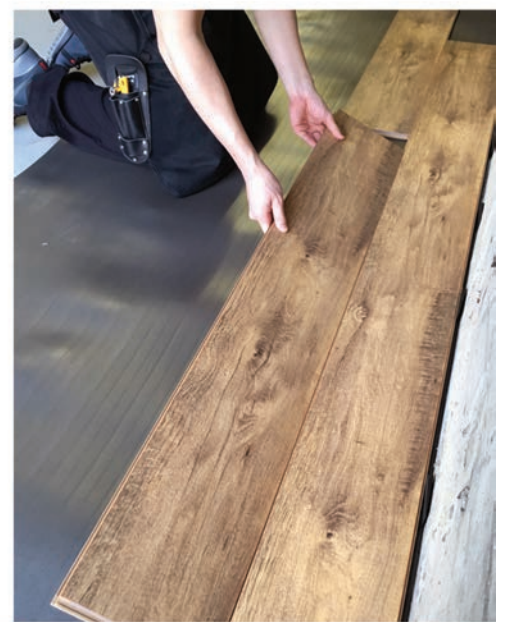

Unbeatable Low Prices on Laminates & Hardwood

**NEW to
The Carpet Garage!**

Inhaus®

LAMINATE FLOORING

Utilizing the latest printing and finishing technology, Inhaus laminates offer not only authentic looks, but amazing looks that can't be achieved in other categories.

WARRANTY

EDGE

PLANK SIZE

50.63" x 7.64"

TEXTURE

Your Choice

$198

sq ft

*In-stock...
take it home
the same day!*

megaloc
by CLASSE®

Fast. Easy. Strong.

- Patented angle/drop technology
- Fast & easy installation
- Install multiple rows at one time
- Interlock clip creates a strong & seamless connection

Sold only in cartons